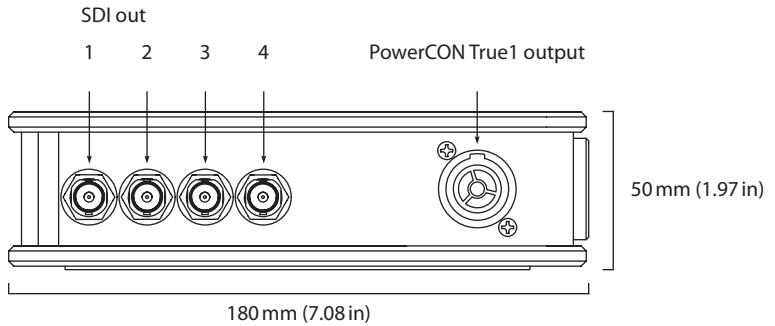

Connections

Video Input 3G/HD/SD SDI BNC
Video Output 4 x 3G/HD/SD SDI BNC

Supported Signals

3G Format Support 1080p50, 1080p59.94, 1080p60.
HD Format Support 720p50, 720p59.94, 720p60, 1080i50, 1080i59.94, 1080i60, 1080p23.98, 1080PsF23.98, 1080p24, 1080PsF24, 1080p25, 1080PsF25, 1080p29.97, 1080PsF29.97, 1080p30, 1080PsF30
SD Format Support 525/23.98 NTSC, 525/29.97 NTSC.625/25 PAL.
SDI Video Sampling 4:2:2 and 4:4:4
SDI Audio Sampling Sample rate of 48 kHz and 24 bit.
SDI Color Space YUV and RGB
SDI Auto Switching Automatically detects incoming signal format.

Power Requirements

Power Supply Built-in power supply
PowerCON True1 input
PowerCON True1 output
Power Consumption 25 W
Operational Voltage Range 90-250V with True1 Connectors

Physical Specifications

Height 50 mm (1.97 in)
Depth 180 mm (7.08 in)
Width 107 mm (4.21 in)
Weight 1 kg (2.2 lbs)

Environmental Specifications

Relative Humidity 0% to 90% non-condensing

In the box

- xVision converter
SDI DA 1:4 (True1)

Ordering information

XVV-HDMI2SDI-TRUE1 .....xVision HDMI to SDI converter (True1)
XVV-SDI2HDMI-TRUE1 .....xVision SDI to HDMI converter (True1)
XVV-SDIDA-TRUE1.....xVision SDI Distribution Amplifier (4 outputs, True1)
XVV-RK.....xVision Video Converter Rigging Kit

XVV-MW.....xVision Video Converter Wall Mount Adapter
XVV-MT.....xVision Video Converter LCD Mount Adapter
XVV-CC1.....xVision Video Converter Carrying Case for 1 unit
XVV-CC2.....xVision Video Converter Carrying Case for 2 units