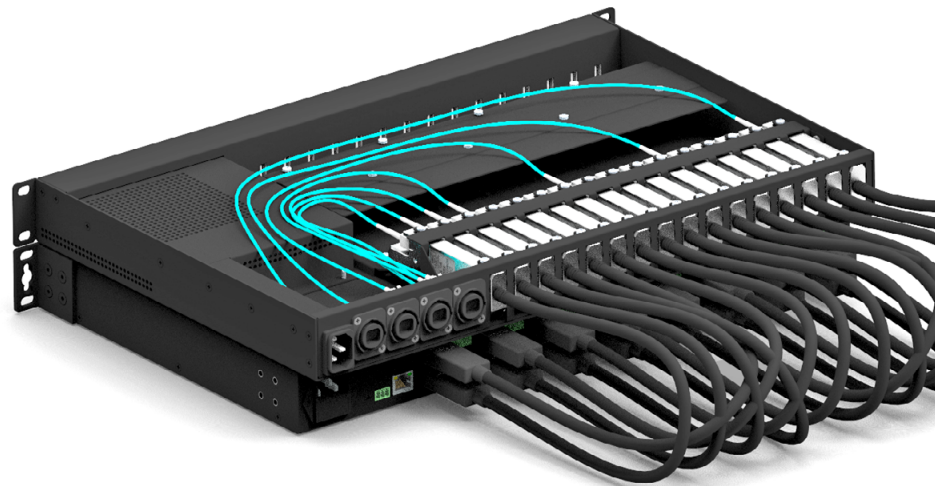

## Rack-mountable PowerTray for 16x HDMI20-OPTJ-TX/RX90 Optical Extenders

Combine an **MX2-8x8-HDMI20-Audio** matrix with a fully populated rack tray to create a **Full 4K HDMI 2.0 optical matrix**.

The PowerTray is a 1RU size housing accessory which can enclose up to 16 HDMI20-OPTJ/RX90 units, also providing power source for every installed device. The optical fibers are connected to the four Neutrik OpticalCON Quad connectors, each carrying four signal fibers from four of the extenders. The HDMI tail cables of the extenders are accessible directly at the back of the PowerTray.

HDMI 2.0 optical matrix assembly: by connecting the HDMI connectors outputs of the fully populated PowerTray with the input and output ports of an MX2-8x8-HDMI20-Audio matrix a HDMI 2.0 optical matrix system can be created with Full 4K UHD at 60 Hz 4:4:4 maximum resolution.

### Features:

- 1RU size mounting
- Universal full range AC input with standard C14 socket
- Protections: Short circuit / Overload /
- 3 years warranty
- The extender units can be freely added or removed by users, TX and RX units can mix in any combination in the tray
- 4x Neutrik OpticalCON Quad OR 8x SC Duplex connectors
- Noiseless passive cooling
- Status LED lights on the units are mirrored to the front panel of power tray
- +1 status LED for 5V DC power feedback
- Powering USB port protection: in case a USB port fails the rest of the units keep on working
- Uniquely designed optical and USB cable management
- Optical cables within the power tray are numbered for easy identification and installation