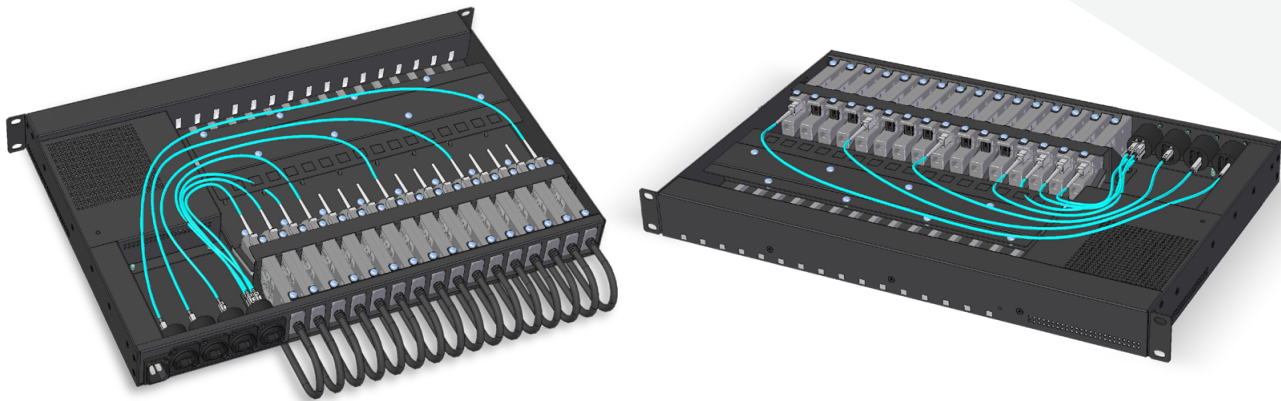

## Rack-mountable PowerTray for 16x HDMI20-OPTJ-TX/RX90 Optical Extenders

Combine an **MX2-8x8-HDMI20-Audio** matrix with a fully populated rack tray to create a **Full 4K HDMI 2.0 optical matrix**.

The PowerTray is a 1RU size housing accessory which can enclose up to 16 HDMI20-OPTJ/RX90 units, also providing power source for every installed device. The optical fibers are connected to the four Neutrik OpticalCON Quad connectors, each carrying four signal fibers from four of the extenders. The HDMI tail cables of the extenders are accessible directly at the back of the PowerTray.

HDMI 2.0 optical matrix assembly: by connecting the HDMI connectors outputs of the fully populated PowerTray with the input and output ports of an MX2-8x8-HDMI20-Audio matrix a HDMI 2.0 optical matrix system can be created with Full 4K UHD at 60 Hz 4:4:4 maximum resolution.

### Features:

- 1RU size mounting
- Universal full range AC input with standard C14 socket
- Protections: Short circuit / Overload /
- 3 years warranty
- The extender units can be freely added or removed by users, TX and RX units can mix in any combination in the tray
- 4x Neutrik OpticalCON Quad OR 8x SC Duplex connectors
- Noiseless passive cooling
- Status LED lights on the units are mirrored to the front panel of power tray
- +1 status LED for 5V DC power feedback
- Powering USB port protection: in case a USB port fails the rest of the units keep on working
- Uniquely designed optical and USB cable management
- Optical cables within the power tray are numbered for easy identification and installation