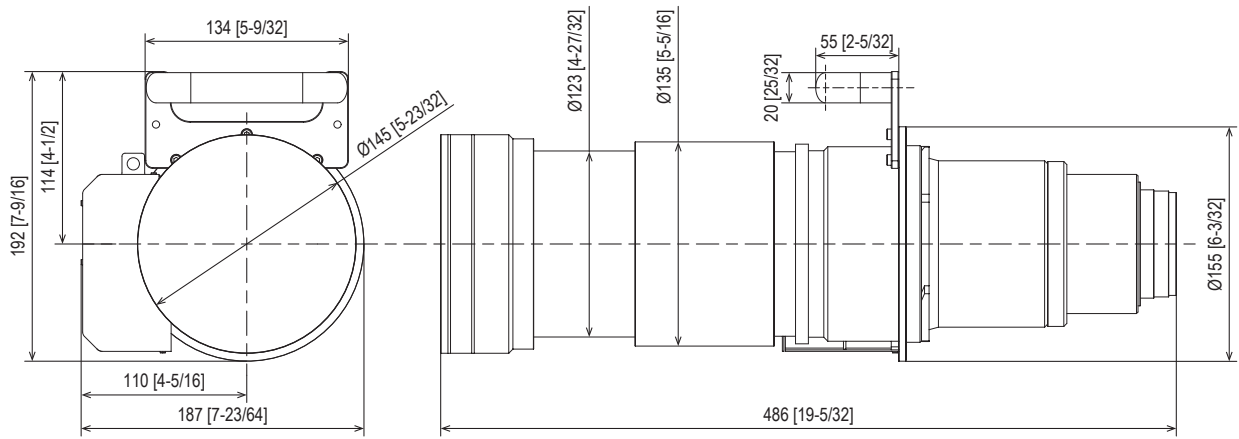

This zoom lens is designed for use with Panasonic's applicable projectors.

\*Please use the lens only on the specified Panasonic projector.

**Specifications**

F value	2.5
Focal distance (f)	156.5 mm ~ 243.1 mm
Throw ratio	4.97~7.76:1 for PT-RQ50K (Aspect 17:9) 5.89~9.21:1 for PT-RQ50K (Aspect 16:10) 5.30~8.28:1 for PT-RQ50K (Aspect 16:9) 7.06~11.06:1 for PT-RQ50K (Aspect 4:3)
Dimensions (W × H × D)	187 mm × 192 mm × 486 mm (7-23/64 × 7-9/16 × 19-9/64 inches)
Weight	8.0 kg (16.1 lbs)
Applicable projector	PT-RQ50K

**Dimensions**

Figure attached to the [PT-RQ50K] projector

unit : mm (inch)

This illustration is not drawn to scale.  
Please read the projector's spec file for throw distances.  
Specifications subject to change without notice.