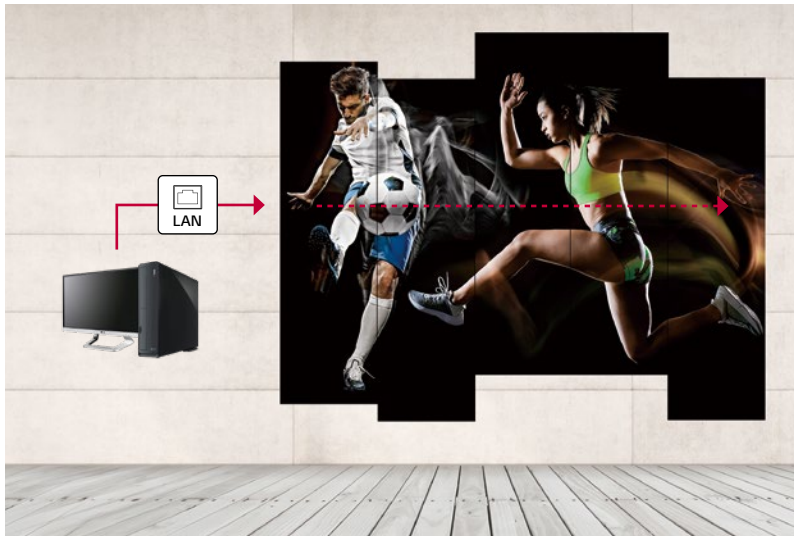

LAN Daisy Chain Management

By using this daisy-chained network feature, you can execute commands such as controlling, monitoring and even updating firmware.