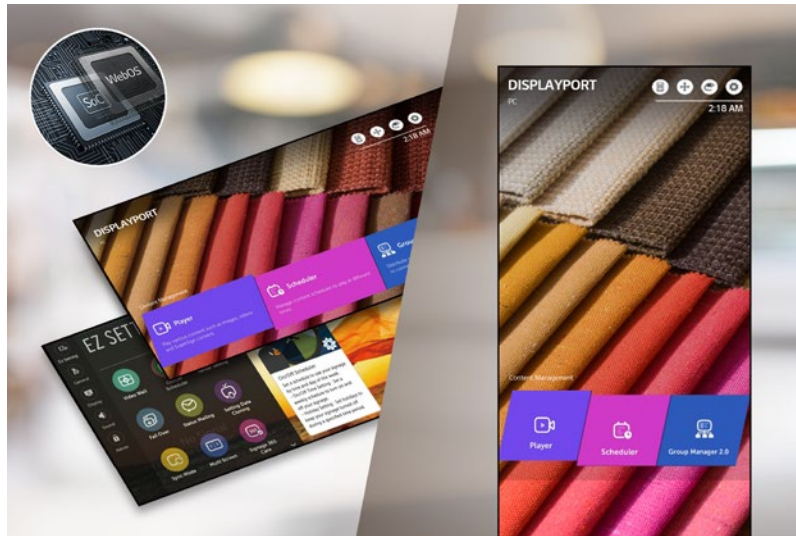

High Performance SoC with webOS

Built-in Quad Core SoC can execute several tasks at once while providing smooth content playback without the need for a media player. Also LG webOS platform enhances user convenience with intuitive GUI and simple app development tools.