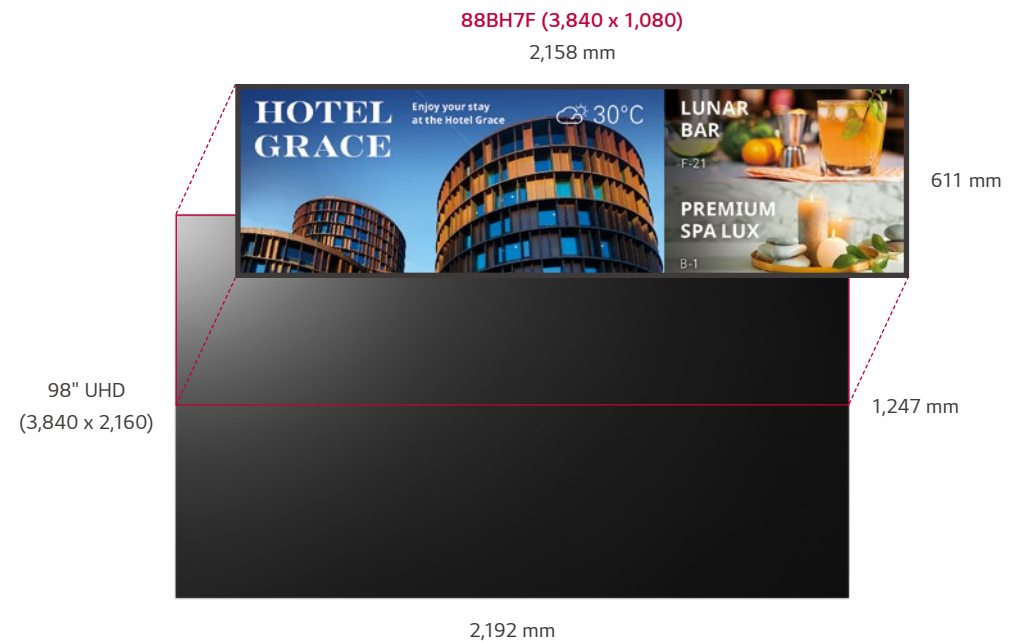

Ultra Stretch Signage | 88BH7F

Ultra Stretch Signage, 32:9 Space-Fitting Wide Screen

The 88BH7F is the most suitable display for delivering new forms of advertising and multiplexed information in a 32:9 widescreen format that brings you a new experience, captivating customers' attention.

32:9 Wide Screen

High Picture Quality

Effective Content Delivery

Efficient Operation

* All images are for illustrative purposes only.

32:9 Extended Wide Format

It is a unique wide screen with 32:9 bar type which provides much more flexibility in playing content than the conventional display of 16:9 ratio.

Ultra HD Resolution (3,840 x 1,080)

Ultra HD resolution delivers an immersive viewing experience with vivid colors and clear images.

Flexibility for Content Management

The 88BH7F is able to organize multi content with video and text according to user's desired ratio. Also, it is optimized to show a vertical or horizontal object without truncation, providing lifelike viewing experiences to the customers.

Tiled Scene with Immersive View

The 88BH7F can show a tiled scene by up to 15 x 15 configuration. This will be the best choice if you want to use a large screen, or provide visual impact to your customers in a different way.