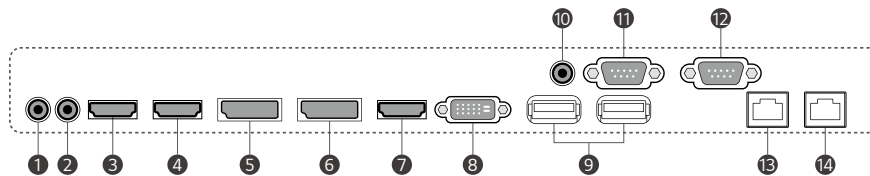

Tiled Scene with Immersive View

The 88BH7F can show a tiled scene by up to 15 x 15 configuration. This will be the best choice if you want to use a large screen, or provide visual impact to your customers in a different way.

LAN Daisy Chain Management

By using this daisy-chained network feature, you can execute commands such as controlling, monitoring and even updating firmware.

Real-Time Monitoring with Signage365Care

Easier and faster maintenance are available with our optional cloud service solution Signage365Care*. It remotely manages the status of displays in client workplaces for fault diagnosis and remote-control services, ensuring the stable operation of clients' businesses.

* The availability of the "Signage365Care" service differs by region, so please contact the LG sales representative in your region for more details.

DIMENSION (unit: mm)

CONNECTIVITY

- | | | | |
|------------------|------------------|---------------------|-----------|
| ① AUDIO In | ⑤ DP In | ⑨ USB 2.0 In | ⑬ LAN In |
| ② AUDIO Out | ⑥ DP Out | ⑩ IR & LIGHT SENSOR | ⑭ LAN Out |
| ③ HDMI(1) In 2.0 | ⑦ HDMI(3) In 1.4 | ⑪ RS-232C In | |
| ④ HDMI(2) In 2.0 | ⑧ DVI-D In | ⑫ RS-232C Out | |