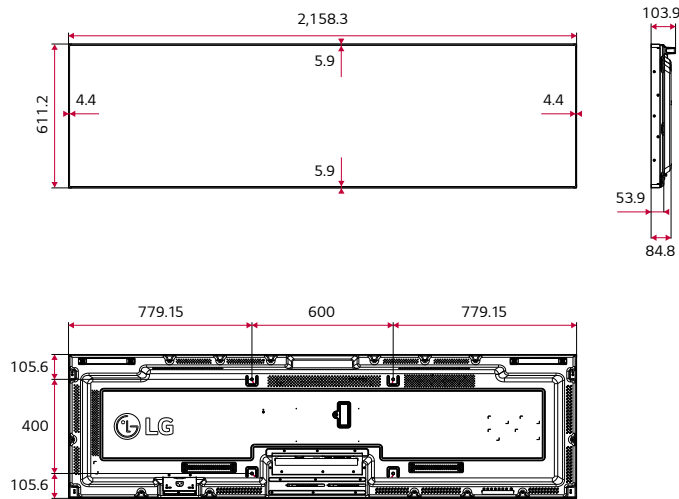

Tiled Scene with Immersive View

The 88BH7F can show a tiled scene by up to 15 x 15 configuration. This will be the best choice if you want to use a large screen, or provide visual impact to your customers in a different way.

* The availability of the "Signage365Care" service differs by region, so please contact the LG sales representative in your region for more details.

DIMENSION (unit: mm)

CONNECTIVITY

- | | | | |
|------------------|------------------|---------------------|-----------|
| ① AUDIO In | ⑤ DP In | ⑨ USB 2.0 In | ⑬ LAN In |
| ② AUDIO Out | ⑥ DP Out | ⑩ IR & LIGHT SENSOR | ⑭ LAN Out |
| ③ HDMI(1) In 2.0 | ⑦ HDMI(3) In 1.4 | ⑪ RS-232C In | |
| ④ HDMI(2) In 2.0 | ⑧ DVI-D In | ⑫ RS-232C Out | |