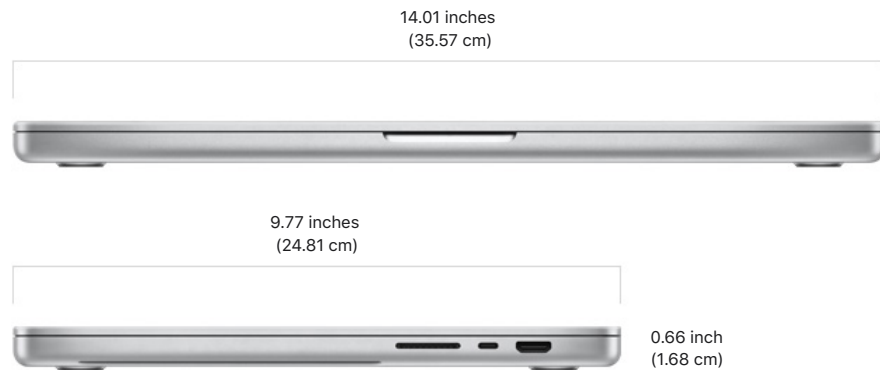

Maximum storage altitude: 15,000 feet

Maximum shipping altitude: 35,000 feet

Size and Weight

Height 0.66 inch (1.68 cm)

Width: 14.01 inches (35.57 cm)

Depth: 9.77 inches (24.81 cm)

Weight (M1 Pro): 4.7 pounds (2.1 kg)⁴

Weight (M1 Max): 4.8 pounds (2.2 kg)⁴

Operating System

macOS

macOS is the most advanced desktop operating system in the world. macOS Monterey introduces powerful new features to help you connect, share, and create like never before.