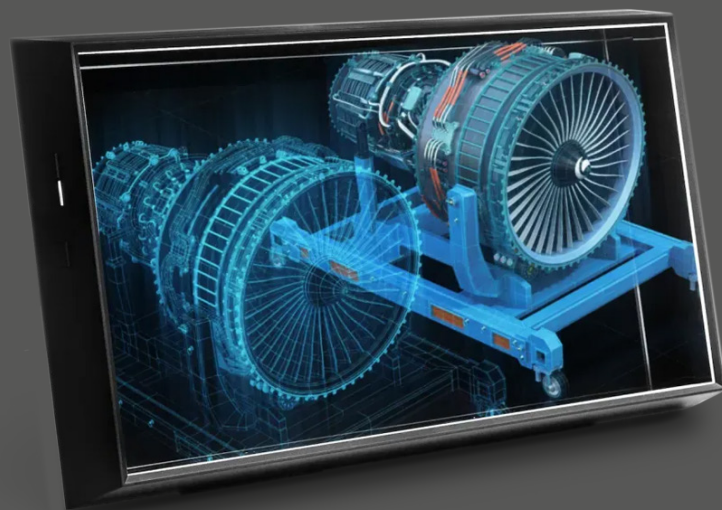

LOOKING GLASS 65"

LANG

Model designation

Resolution

Screen Size

Aspect Ratio

Features

Input Signal

Weight

Viewing Angle horizontal

Viewing Angle vertical

Power Consumption average

Dimensions WxHxT (cm)

Equipment

Looking Glass 65"

8k: 7.680 x 4.320 (input) @ 60Hz

65"

16:9

Intel NUC 12 Extreme Kit NUC12DCMi7 (mini Tower PC)
with Windows 10 pro, 16GB RAM, 250GB SSD

- Gen 12 Intel Core i7 Processor
 - Built-in NVIDIA RTX 3090 Turbo Graphics card
 - Intel Wi-Fi 6E + Bluetooth® v5.2, with
2 internal antennas
 - Flat monitor for Intel computer
- 2x DP port (for 8k playback) and USB A to B cable

51.7 kg

106°

106°

250W

146.2 x 93.5 x 32.9

Display:

- Power cable 1.5m
- 2x DP cable 1.5m
- Microfibre cloth
- Ultraleap motion sensor with
USB cable (A to micro B)
- stand

PC and Equipment: