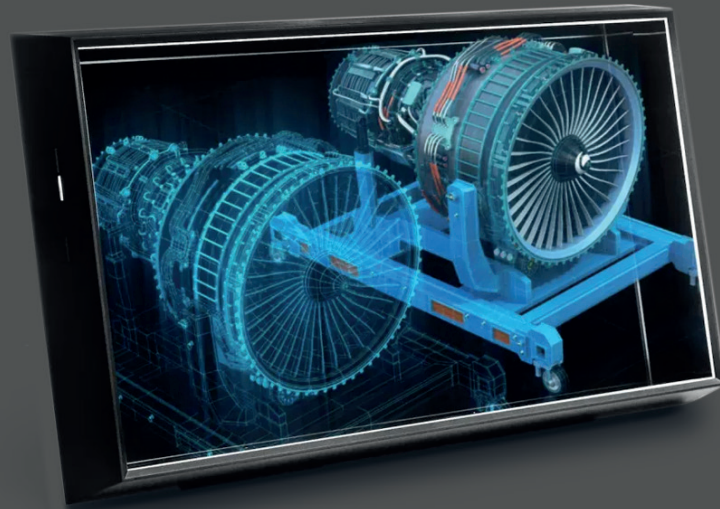

LOOKING GLASS 32"

LANG

Model designation

Resolution

Screen Size

Aspect Ratio

Features

Input Signal

Weight

Viewing Angle horizontal

Viewing Angle vertical

Power Consumption average

Mount

Dimensions WxHxT (cm)

Equipment

Looking Glass 32"

8k: 7.680 x 4.320 (input) @ 60Hz

31.5"

16:9

Intel NUC 12 Extreme Kit NUC12DCMi7 (mini Tower PC)
with Windows 10 pro, 16GB RAM, 250GB SSD

- Gen 12 Intel Core i7 Processor
- Built-in NVIDIA RTX 3090 Turbo Graphics card
- Intel Wi-Fi 6E + Bluetooth® v5.2, with 2 internal antennas
- Flat 16" touch monitor for Intel computer
- Ultraleap motion sensor

2x DP port (for 8k playback) and USB A to B cable

15.5 kg

106°

106°

95W

Table Top Stand

74 x 42.8 x 21.8

Display: